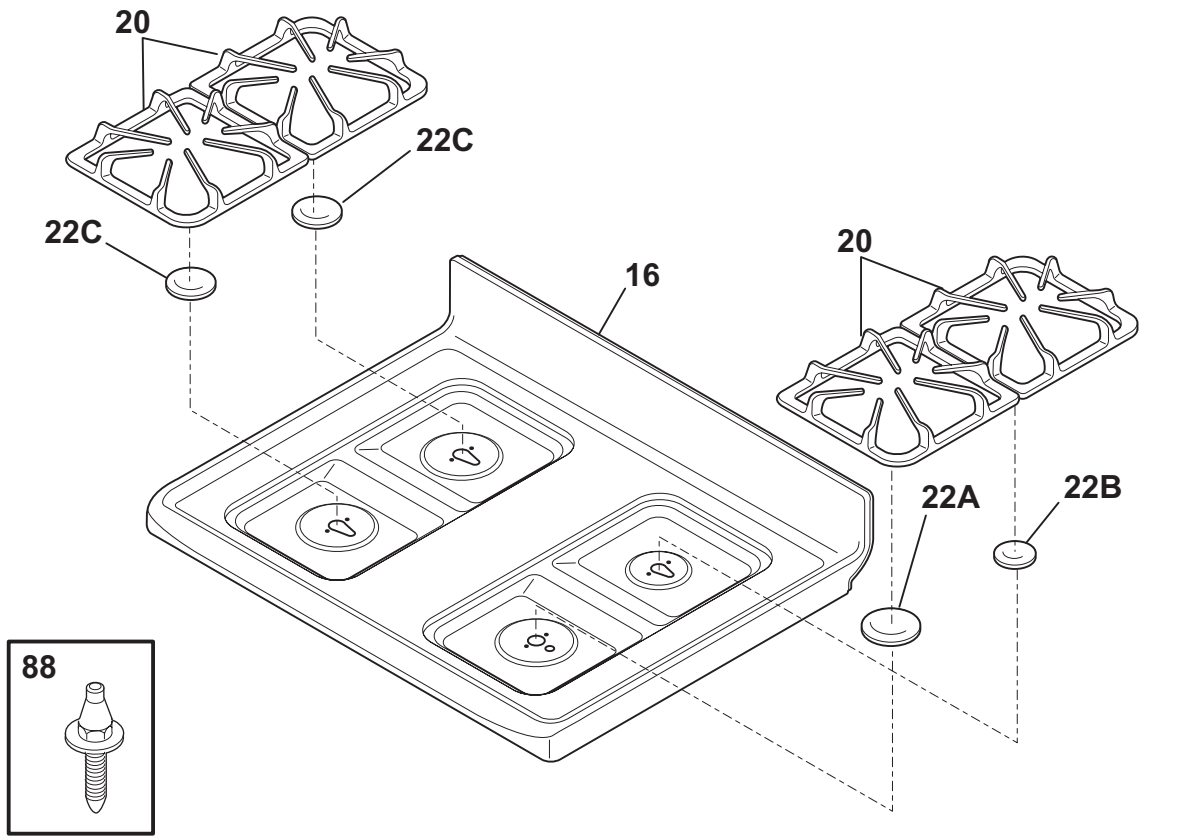

TOP/DRAWER

T24T0021B

TOP/DRAWER

POS. NO	PART NO.	DESCRIPTION
1	316408703	Drawer, utility
2	316403200	Liner, drawer
4	316403403	Panel, drawer, bisque, front
7	316407400	Glide, drawer, rear
16	316202351	Main Top, bisque
20	316248503	Grate, brown, (4)
22A	316219904	Cap, 14K burner, brown
22B	316206602	Cap, 5K burner, brown
22C	316213503	Cap, 9.5K burner, brown
88	316099500	Pin, guide, (2)
*	316021105	Screw, hex head cup pt, 8-18 x 0.375, black
*	316021108	Screw, cup pt, 8-18 x 0.375, chrome
*	316021109	Screw, 8-18 x 0.5, chrome
*	316021110	Screw, 8-18 x 0.5, black